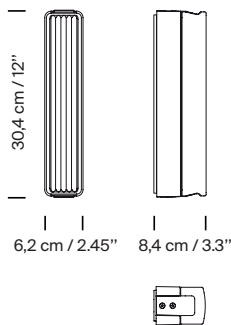

Estadio Singular

Miguel Milá. 2023
Wall lamp

Regulations:

European version
UNE-EN 60598
UNE-EN 55015
UNE-EN 60529

American version
Damp locations
UL-1598
E-336377

Maintenance:

Clean with a smooth cloth. Do not use ammonia, solvents or abrasive cleaning products.

Others:

The lamp is delivered in one package.
The assembly instructions are delivered with the product.

Model (European version):